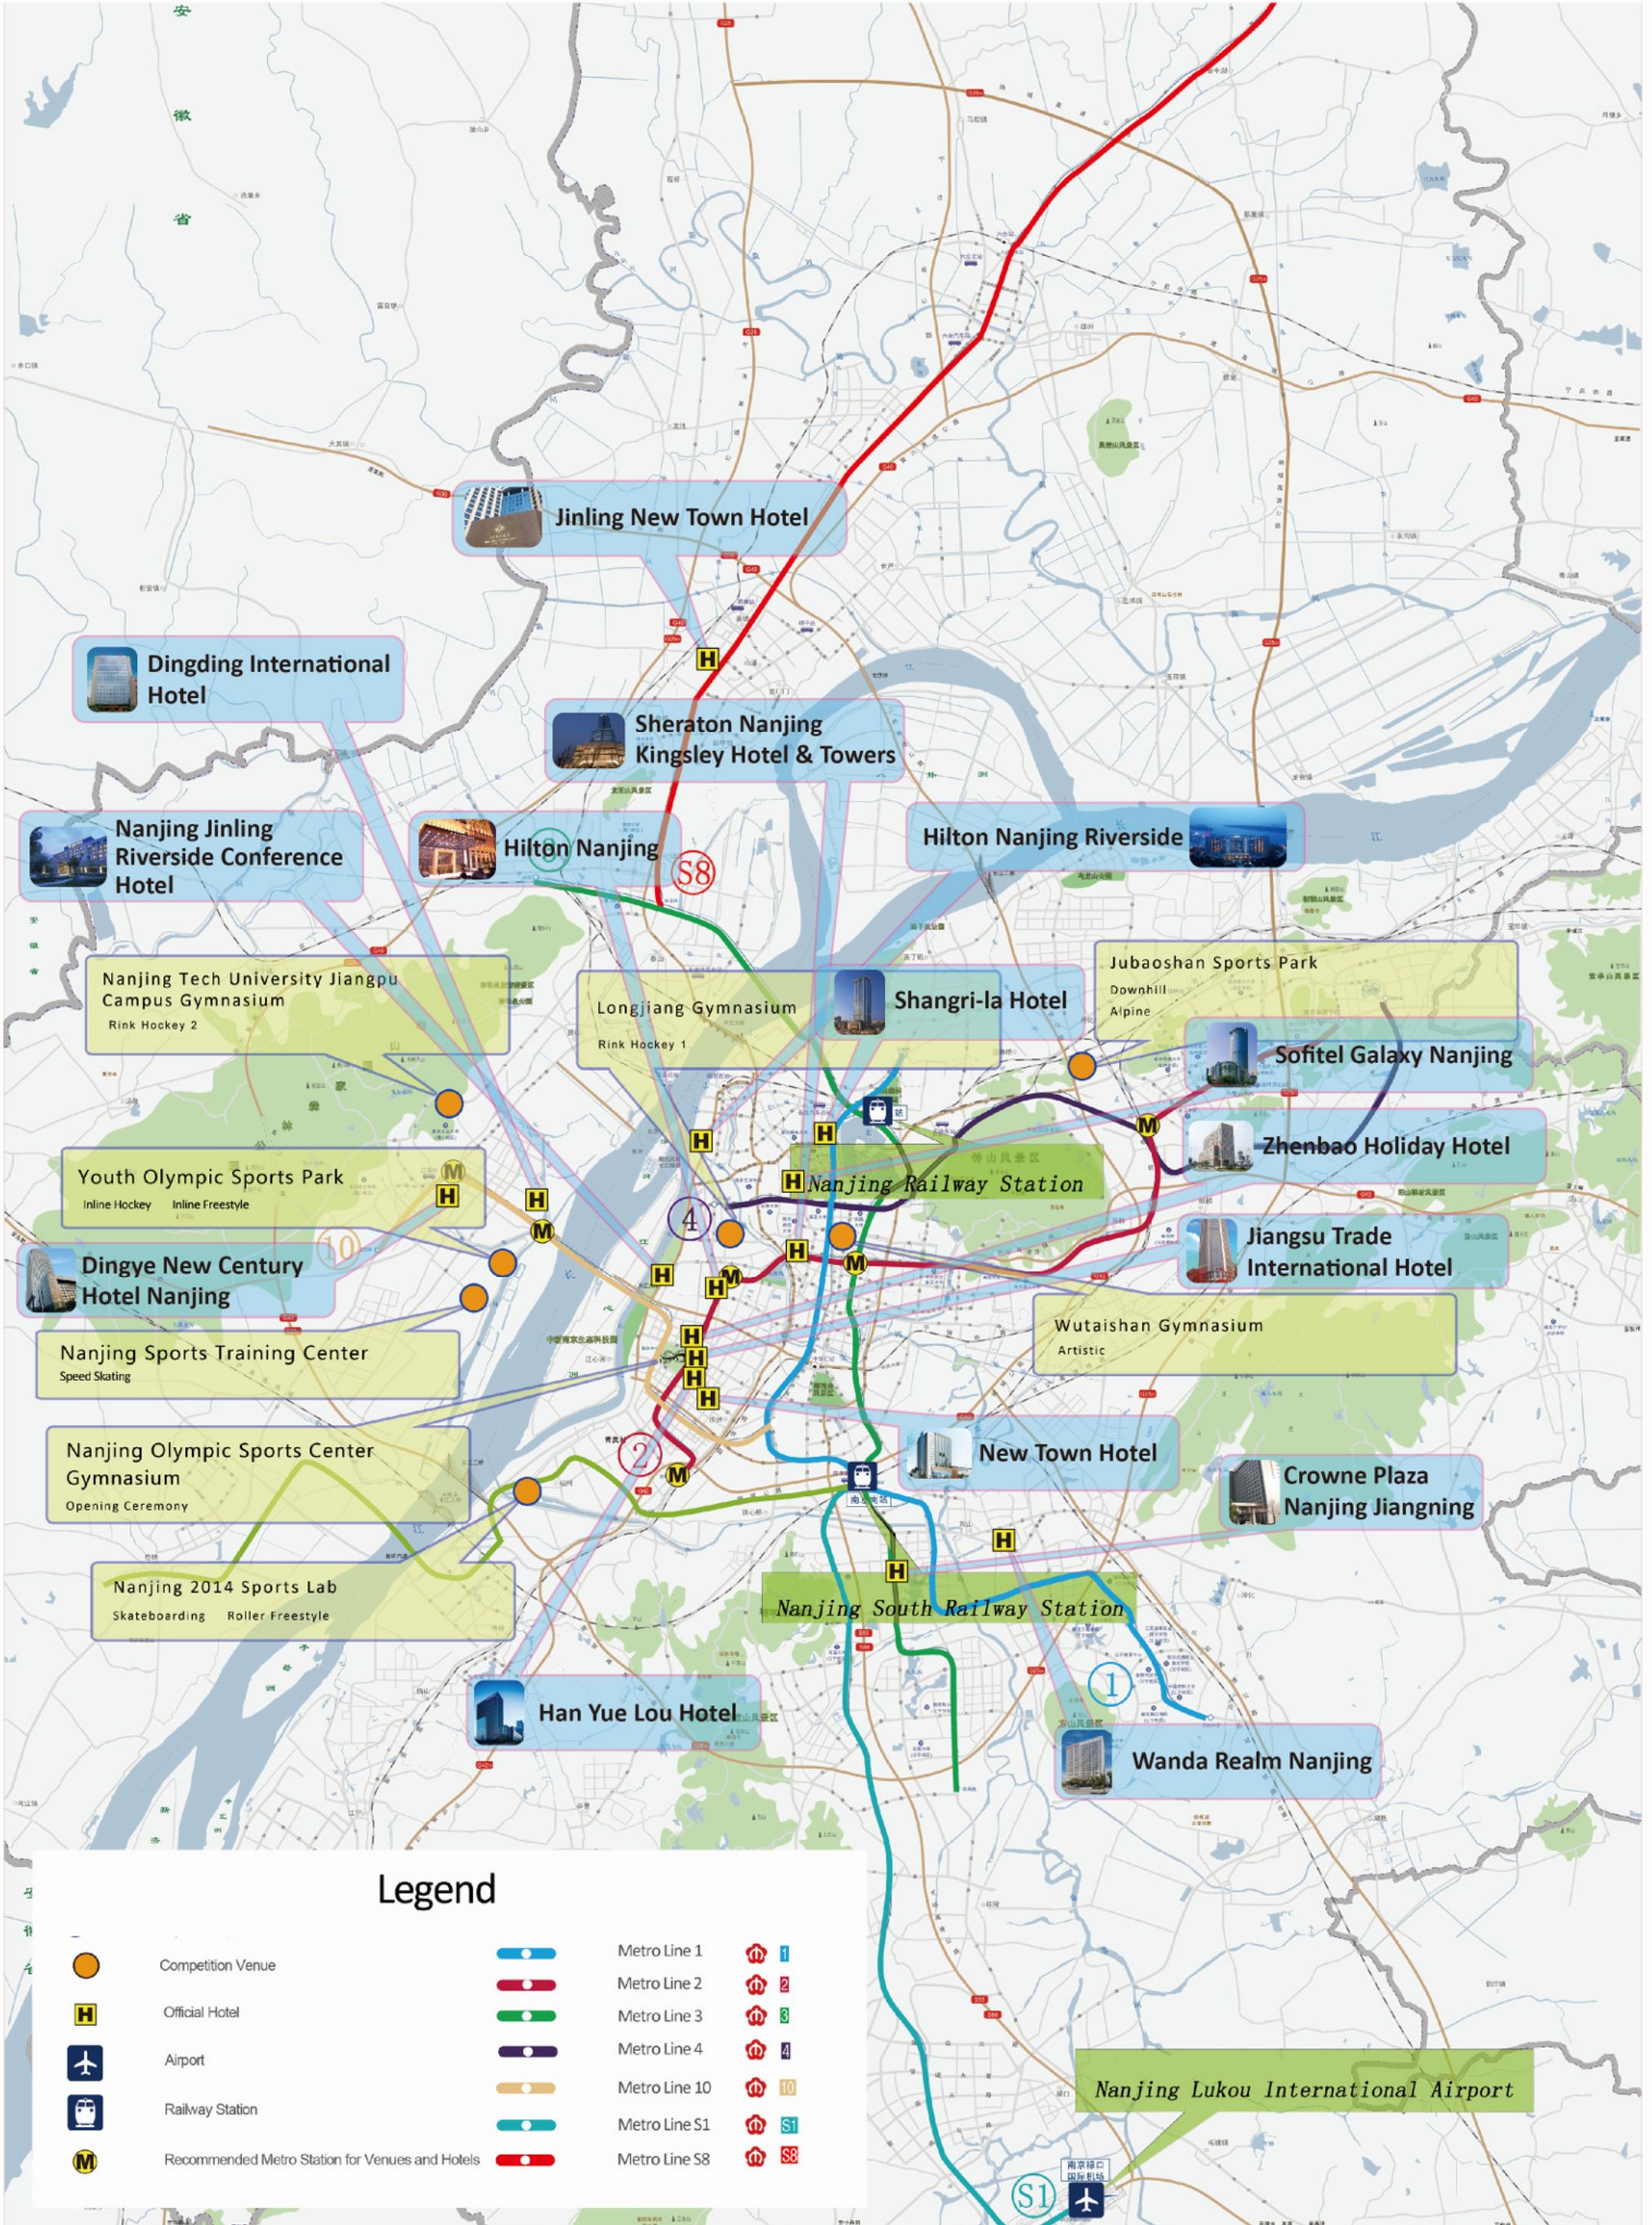

FIRS World Championships - Roller Games 2017

Venue Master Plan

Legend

- | | | | | | |
|-------------------------------------------------------------------------------------|-------------------------------------------------|-------------------------------------------------------------------------------------|---------------|--------------------------------------------------------------------------------------|----|
|  | Competition Venue |  | Metro Line 1 |  | 1 |
|  | Official Hotel |  | Metro Line 2 |  | 2 |
|  | Airport |  | Metro Line 3 |  | 3 |
|  | Railway Station |  | Metro Line 4 |  | 4 |
|  | Recommended Metro Station for Venues and Hotels |  | Metro Line 10 |  | 10 |
| | |  | Metro Line S1 |  | S1 |
| | |  | Metro Line S8 |  | S8 |